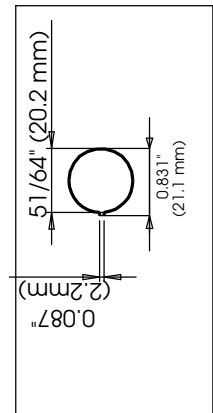

SWITCH OPENING
 Round
 1" UNIT-BIT (STEP BIT)

HILO-1XX FRONT SEAT HEATER KIT WIRING DIAGRAM