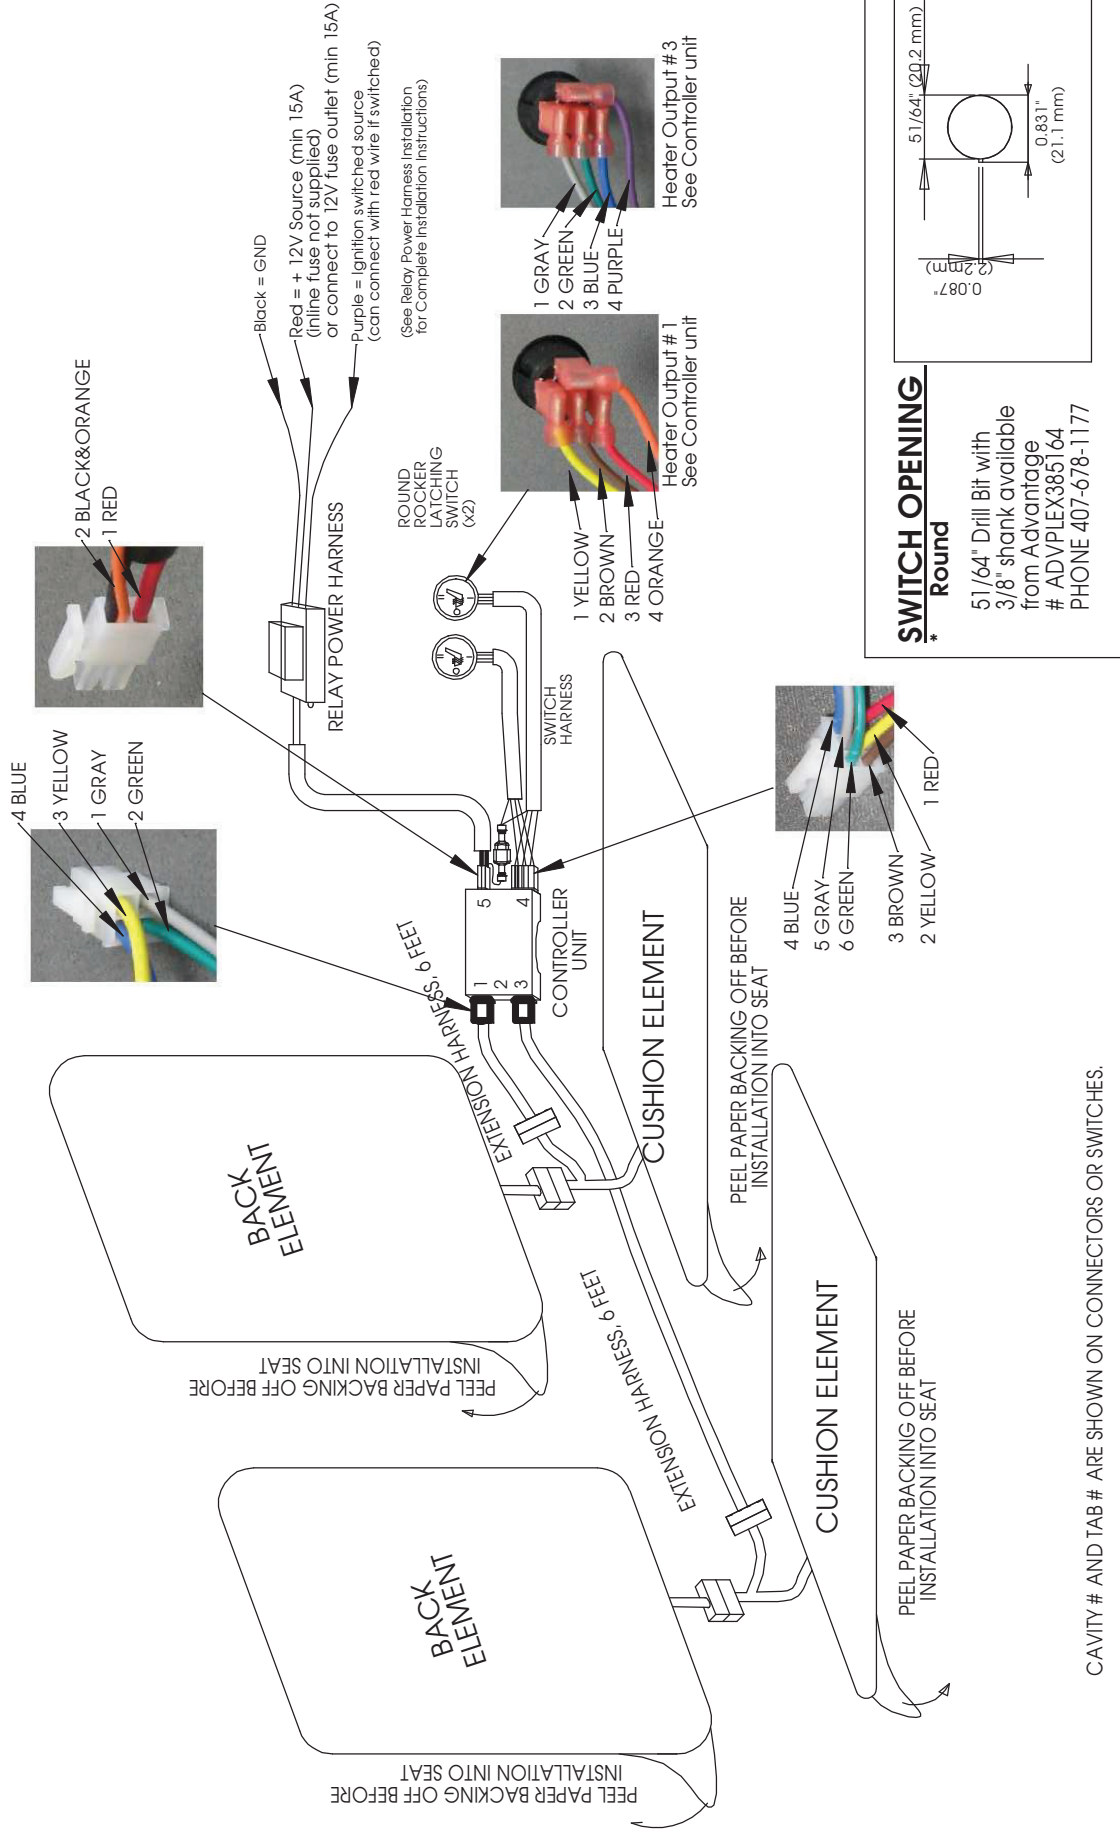

LUX-XXX FRONT SEAT HEATER KIT WIRING DIAGRAM

*** SWITCH OPENING**
Round
 51/64" Drill Bit with 3/8" shank available from Advantage # ADVPLEX385164 PHONE 407-678-1177

CAVITY # AND TAB # ARE SHOWN ON CONNECTORS OR SWITCHES.