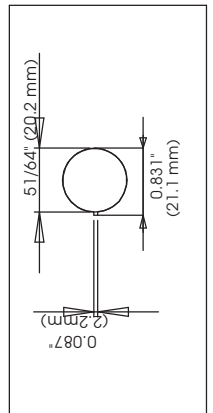

LUX-XXX FRONT SEAT HEATER KIT WIRING DIAGRAM

*** SWITCH OPENING**
Round
 51/64" Drill Bit with 3/8" shank available from Advantage # ADVPLEX385164 PHONE 407-678-1177

CAVITY # AND TAB # ARE SHOWN ON CONNECTORS OR SWITCHES.